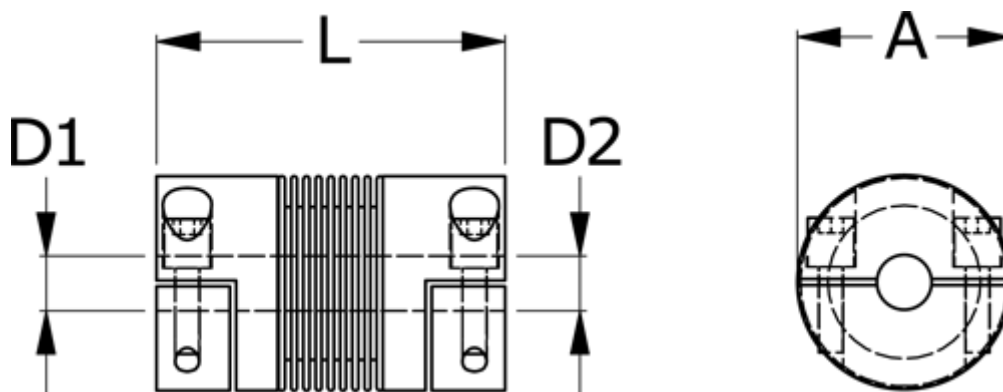

Data Sheet

Article number: 33302H00100230307

Description: Bellow coupling type 2H size10
Length 23 mm, bore 3/7 mm

Measures

A	= 15.5
D1	= 3
D2	= 7
L	= 23
Nom. torque NM (Tkn)	= 1